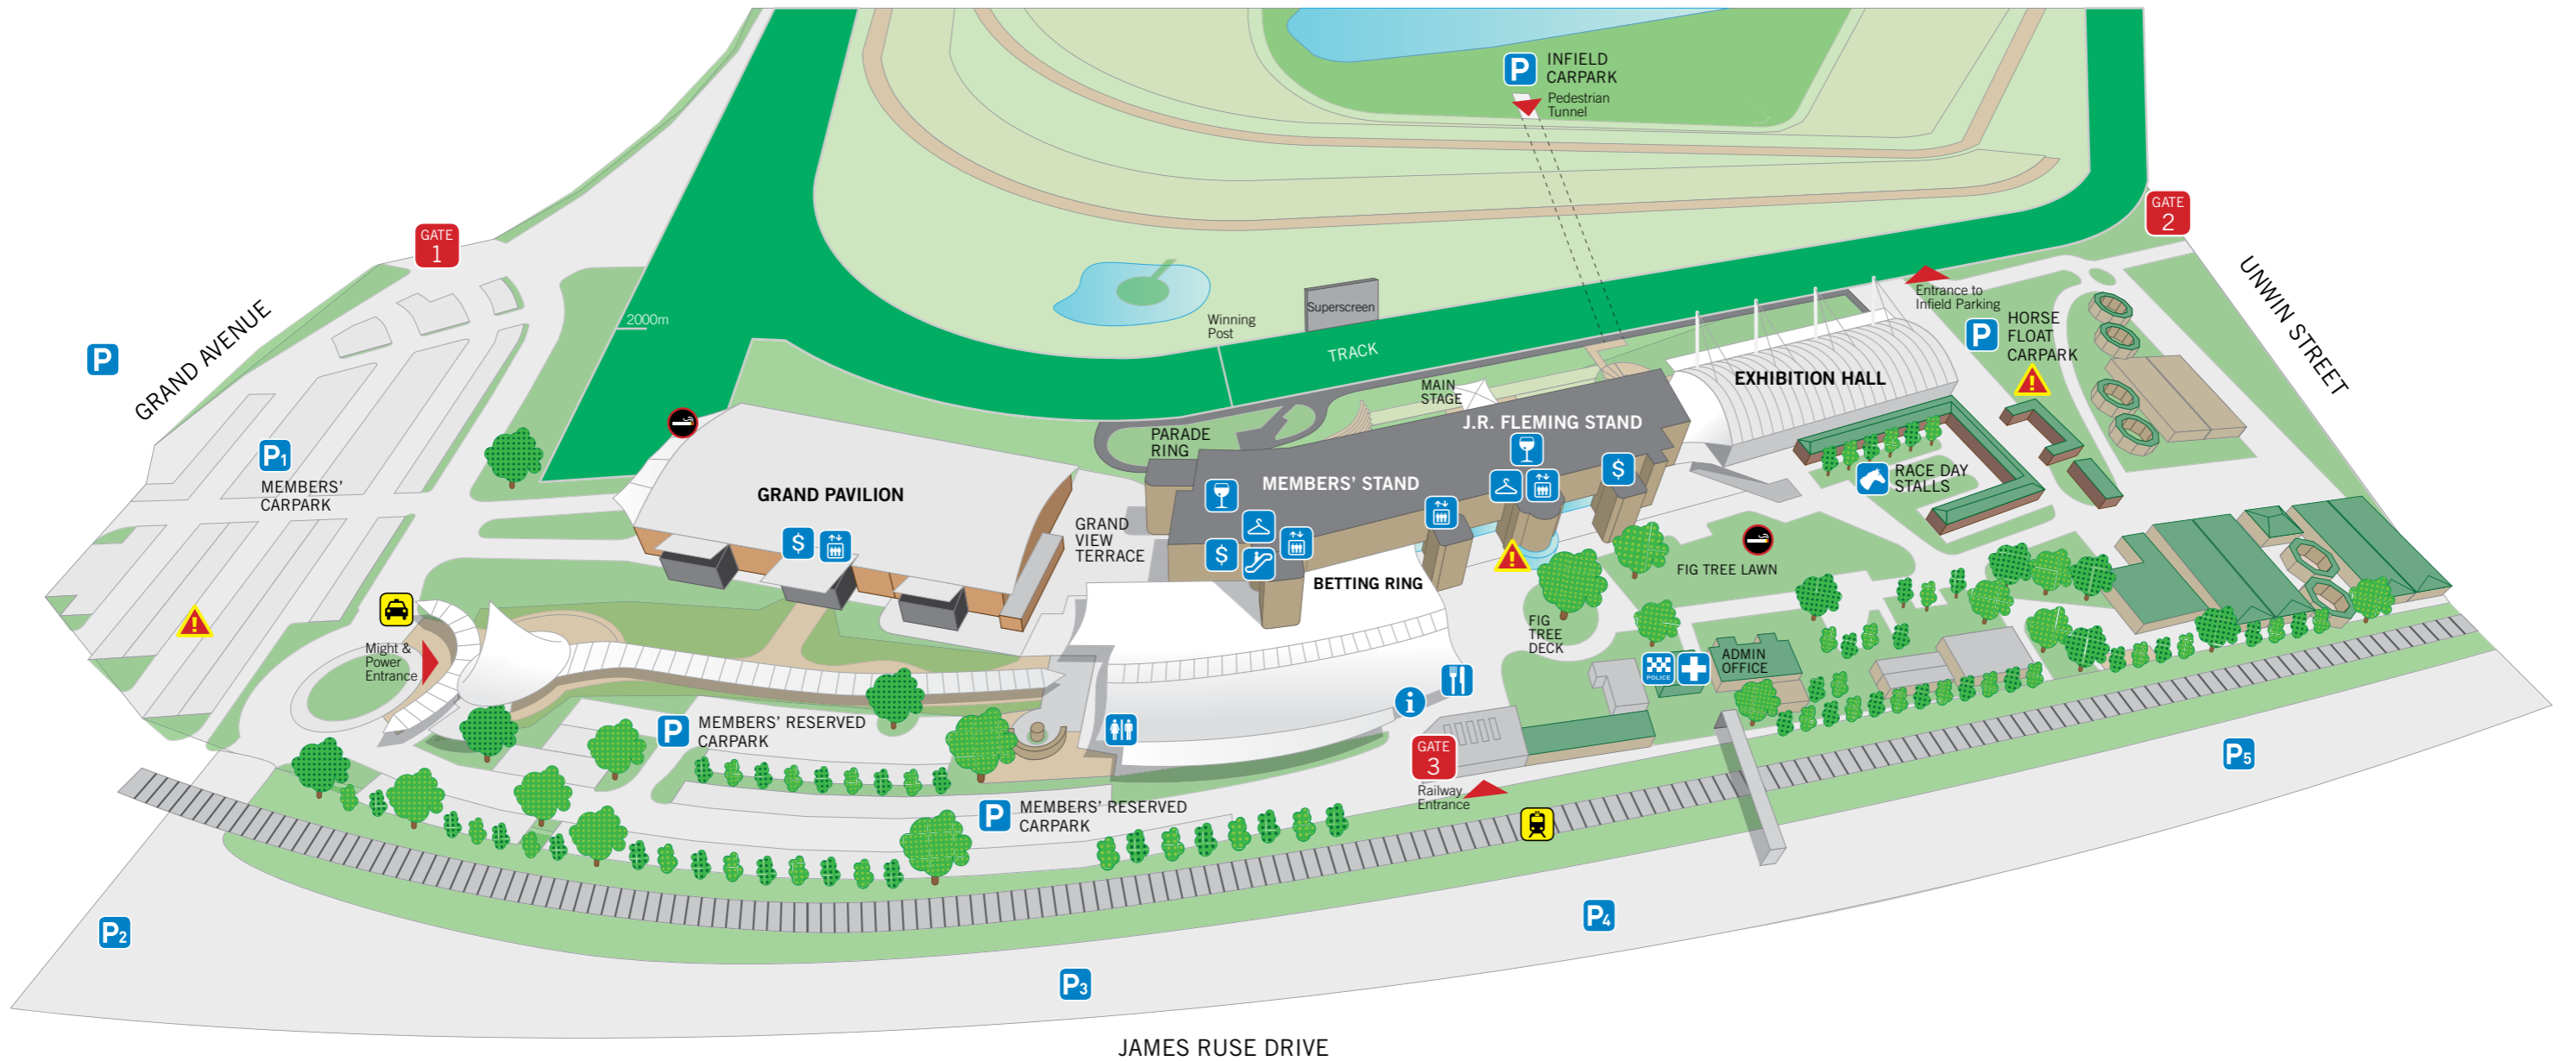

ROSEHILL GARDENS PRECINCT MAP

JAMES RUSE DRIVE

J.R. FLEMING STAND

Ground	Betting Ring
Level 1	Chantilly Bar & Lounge
Level 2	Ascot Club Open Terraces Cocktail Bar Grandstand Reserved Seating
Level 3	Baguette Room The Hive Corporate Suites

MEMBERS' RESERVE AREAS

Lower Ground	Black Type Bar
Ground	Members' Concierge TJ's Champagne Bar
Level 1	Winning Post Terrace Palms Brasserie
Level 2	Winning Post Restaurant Moët & Chandon Champagne Bar
Level 3	Directors' Room Marscay Room

LEGEND

	Guest Relations Office		First Aid
	Cloakroom/Racebooks		Police/Security
	Elevators		Parking
	Escalators		Taxi Rank
	Toilets		Train Station
	ATM		Emergency Assembly Area
	Food Outlet		Designated Smoking Area
	Bar		